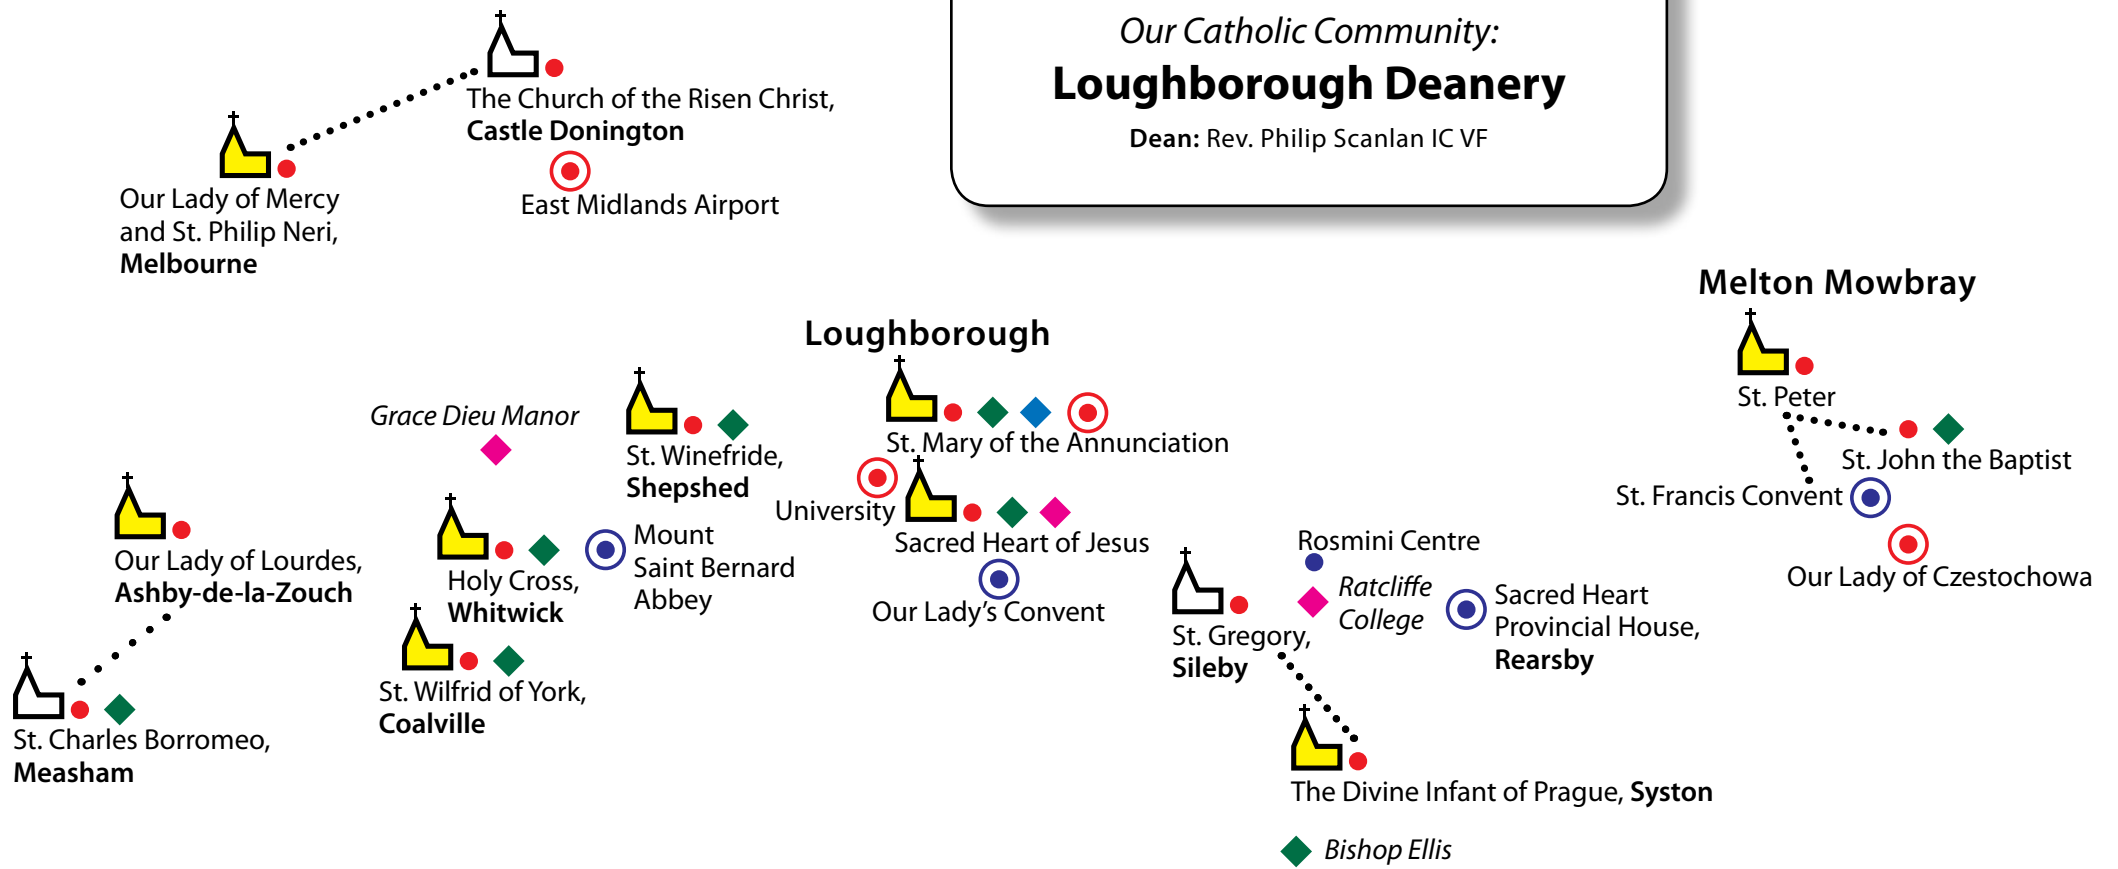

Diocese of Nottingham
Our Catholic Community:
Loughborough Deanery

Dean: Rev. Philip Scanlan IC VF

1. **Key:**
2. Parish with resident Priest(s)
   - Parish without a resident Priest, served from another Parish
   - Chaplaincy
   - Abbey / Convent
   - School: (catchment area may include several Parishes)
     - Primary
     - Secondary
     - Independent